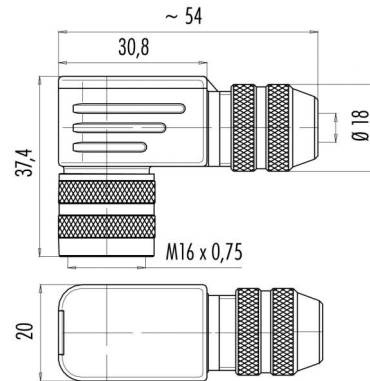

Product Area: Winkeldose, Crimpanschluss, schirmbar, PG 9, Kabeldurchlass 6-8 mm
M16 connectors IP 67 serie 423

Pole: 5
Article number: 99 5614 750 05

illustration

scale drawing

Contact Arrangement

	X	Y
1	-3,03	-1,75
2	-3,03	1,75
3	0,00	3,50
4	3,03	1,75
5	3,03	-1,75

You can find the item description on the next page.

Technical data

Common values

Connector Design	Female angled cable connector
Termination	crimp
Wire gauge (AWG)	26-18
Cable outlet	6 - 8 mm
Upper temperature	+95 °C
Lower temperature	-40 °C

Material

Material of contact	CuSn (bronze)
Contact plating	Ag (silver)
Material of contact body	PBT (UL 94 V-0)
Material of housing	CUZn (brass nickel plated)

Cable data

Polzahl: 5, Winkeldose, Crimpanschluss, schirmbar, Kabeldurchlass 6 - 8 mm

Product Area	Winkeldose, Crimpanschluss, schirmbar, PG 9, Kabeldurchlass 6-8 mm M16 connectors IP 67 serie 423	Pole	5
		Article number	99 5614 750 05

Item description