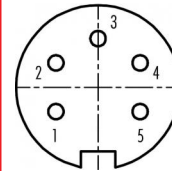

Product Area: Winkeldose, Crimpanschluss, schirmbar, PG 9, Kabeldurchlass 6-8 mm
M16 connectors IP 67 serie 423

Pole: 5
Article number: 99 5614 750 05

illustration

scale drawing

Contact Arrangement

	X	Y
1	-3,03	-1,75
2	-3,03	1,75
3	0,00	3,50
4	3,03	1,75
5	3,03	-1,75

You can find the item description on the next page.

Technical data

Common values

Connector Design	Female angled cable connector
Termination	crimp
Wire gauge (AWG)	26-18
Cable outlet	6 - 8 mm
Upper temperature	+95 °C
Lower temperature	-40 °C

Material

Material of contact	CuSn (bronze)
Contact plating	Ag (silver)
Material of contact body	PBT (UL 94 V-0)
Material of housing	CUZn (brass nickel plated)

Cable data

Polzahl: 5, Winkeldose, Crimpanschluss, schirmbar, Kabeldurchlass 6 - 8 mm