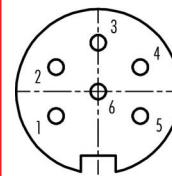

Product Area: Winkeldose, Crimpanschluss, schirmbar, PG 7, Kabeldurchlass 4-6 mm
M16 connectors IP 67 serie 423

Pole: 6 DIN
Article number: 99 5122 750 06

illustration

scale drawing

Contact Arrangement

	X	Y
1	-3,03	-1,75
2	-3,03	1,75
3	0,00	3,50
4	3,03	1,75
5	3,03	-1,75
6	0,00	0,00

You can find the item description on the next page.

Technical data

Common values

Connector Design	Female angled cable connector
Termination	crimp
Wire gauge (AWG)	26-18
Cable outlet	4 - 6 mm
Upper temperature	+95 °C
Lower temperature	-40 °C

Material

Material of contact	CuSn (bronze)
Contact plating	Ag (silver)
Material of contact body	PBT (UL 94 V-0)
Material of housing	CUZn (brass nickel plated)

Cable data

Polzahl: 6 DIN, Winkeldose, Crimpanschluss, schirmbar, Kabeldurchlass 4-6 mm