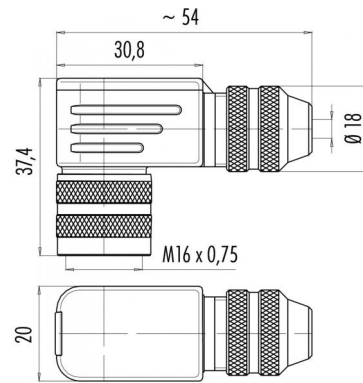

Product Area: Winkeldose, Crimpanschluss, schirmbar, PG 7, Kabeldurchlass 4-6 mm  
M16 connectors IP 67 serie 423

Pole: 5  
Article number: 99 5114 750 05

illustration

You can find the item description on the next page.

scale drawing

Contact Arrangement

	X	Y
1	-3,03	-1,75
2	-3,03	1,75
3	0,00	3,50
4	3,03	1,75
5	3,03	-1,75

Technical data

Common values

Connector Design	Female angled cable connector
Termination	crimp
Wire gauge (AWG)	26-18
Cable outlet	4 - 6 mm
Upper temperature	+95 °C
Lower temperature	-40 °C

Material

Material of contact	CuSn (bronze)
Contact plating	Ag (silver)
Material of contact body	PBT (UL 94 V-0)
Material of housing	CUZn (brass nickel plated)

Cable data

Polzahl: 5, Winkeldose, Crimpanschluss, schirmbar, Kabeldurchlass 4-6 mm

Product Area: Winkeldose, Crimpanschluss, schirmbar, PG 7, Kabeldurchlass 4-6 mm serie 423

Pole: 5  
Article number: 99 5114 750 05

Date: 2014-07-20 - Page 2 of 2

Item description