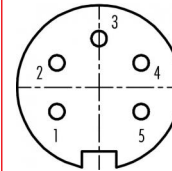

Product Area: Winkeldose, Crimpanschluss, schirmbar, PG 7, Kabeldurchlass 4-6 mm  
M16 connectors IP 67 serie 423

Pole: 5  
Article number: 99 5114 750 05

illustration

You can find the item description on the next page.

scale drawing

Contact Arrangement

	X	Y
1	-3,03	-1,75
2	-3,03	1,75
3	0,00	3,50
4	3,03	1,75
5	3,03	-1,75

Technical data

Common values

Connector Design	Female angled cable connector
Termination	crimp
Wire gauge (AWG)	26-18
Cable outlet	4 - 6 mm
Upper temperature	+95 °C
Lower temperature	-40 °C

Material

Material of contact	CuSn (bronze)
Contact plating	Ag (silver)
Material of contact body	PBT (UL 94 V-0)
Material of housing	CUZn (brass nickel plated)

Cable data

Polzahl: 5, Winkeldose, Crimpanschluss, schirmbar, Kabeldurchlass 4-6 mm