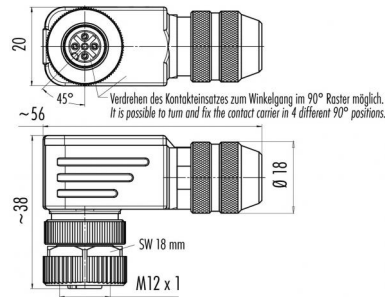

**Product** Female angled connector shieldable, with wire clamp connection, version with shielding ring, with Diecasted Zinc Thread Ring  
**Area** M12 connectors A-Coding

**Pole** 5  
**Article number** 99 1538 824 05

serie 713

**illustration**

**scale drawing**

**Contact Arrangement**

	X	Y
1	-2,50	0,00
2	0,00	2,50
3	2,50	0,00
4	0,00	-2,50
5	0,00	0,00

You can find the item description on the next page.

**Technical data**

**Common values**

Connector Design	Female angled cable connector
Connector locking system	Screw
Termination	wire clamp
Wire gauge (mm)	0,50 mm <sup>2</sup>
Wire gauge (AWG)	20
Cable outlet	4 - 6 mm
Upper temperature	+85 °C
Lower temperature	-40 °C

Öffnungswerkzeug für Käfigzugfederverision  
opening tool for wire clamp connection

	Schraubklemmversion screw connection	Lötversion solder version	Käfigzugfederverision wire clamp connection
Maß A/mm measure A/mm	5	3,5	7