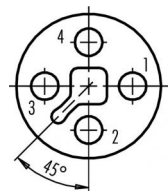

Product Area	Kabeldose, POWER, T-Kodierung M 12 - DC-POWER-connectors T-coded	serie 813	Pole	4
			Article number	99 0630 19 04

**Deratingkurven**

**illustration**

**scale drawing**

**Contact Arrangement**

	X	Y
1	2,55	0,00
2	0,00	-2,55
3	-2,55	0,00
4	0,00	2,55

You can find the assembly instruction on the next page.

**Technical data**

**Common values**

Wire gauge (mm)	1,50 mm <sup>2</sup>
Wire gauge (AWG)	16
Cable outlet	8 - 10 mm
Upper temperature	+85 °C
Lower temperature	-40 °C

**Material**

Material of contact body	PA
Material of housing	PA

**Cable data**

**Electrical values**

Rated voltage	60 V
Rated impulse voltage	1500 V
Pollution degree	3
Overvoltage category	III
Material group	III
Rated current (40°C)	12 A
Volume resistivity	≤ 3 mΩ
Degree of protection	IP 67
Mechanical operation	>100 mating cycles