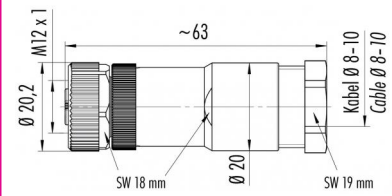

Product Area	Kabeldose, POWER, T-Kodierung M 12 - DC-POWER-connectors T-coded	serie 813	Pole	4
			Article number	99 0630 19 04

**Deratingkurven**

**illustration**

**scale drawing**

**Contact Arrangement**

	X	Y
1	2,55	0,00
2	0,00	-2,55
3	-2,55	0,00
4	0,00	2,55

You can find the assembly instruction on the next page.

**Technical data**

**Common values**

Wire gauge (mm)	1,50 mm <sup>2</sup>
Wire gauge (AWG)	16
Cable outlet	8 - 10 mm
Upper temperature	+85 °C
Lower temperature	-40 °C

**Material**

Material of contact body	PA
Material of housing	PA

**Cable data**

**Electrical values**

Rated voltage	60 V
Rated impulse voltage	1500 V
Pollution degree	3
Overvoltage category	III
Material group	III
Rated current (40°C)	12 A
Volume resistivity	≤ 3 mΩ
Degree of protection	IP 67
Mechanical operation	>100 mating cycles

Polzahl:4, Kabeldose, POWER, T-Kodierung

Product Area	Kabeldose, POWER, T-Kodierung M 12 - DC-POWER-connectors T-coded	serie 813	Pole	4
			Article number	99 0630 19 04

Installation instructions / Mounting cutout