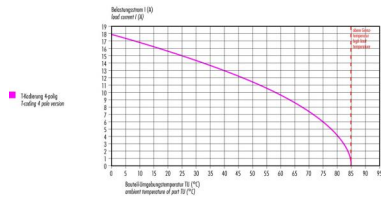

Product Area	Kabeldose, POWER, T-Kodierung M 12 - DC-POWER-connectors T-coded	serie 813	Pole	4
			Article number	99 0630 19 04

**Deratingkurven**

**illustration**

**scale drawing**

**Contact Arrangement**

	X	Y
1	2,55	0,00
2	0,00	-2,55
3	-2,55	0,00
4	0,00	2,55

You can find the assembly instruction on the next page.

**Technical data**

**Common values**

Wire gauge (mm)	1,50 mm <sup>2</sup>
Wire gauge (AWG)	16
Cable outlet	8 - 10 mm
Upper temperature	+85 °C
Lower temperature	-40 °C

**Material**

Material of contact body	PA
Material of housing	PA

**Cable data**

**Electrical values**

Rated voltage	60 V
Rated impulse voltage	1500 V
Pollution degree	3
Overvoltage category	III
Material group	III
Rated current (40°C)	12 A
Volume resistivity	≤ 3 mΩ
Degree of protection	IP 67
Mechanical operation	>100 mating cycles