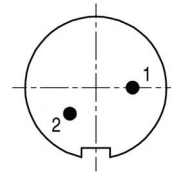

Product Area	Male cable connector 360° EMI protected, shieldable M9 connectors IP 67	serie 712	Pole	2
			Article number	99 0401 10 02

illustration

scale drawing

Contact Arrangement

	X	Y
1	1,55	0,00
2	-1,09	-1,09

You can find the item description and assembly instruction on the next page.

Technical data

Common values

Connector Design	Male cable connector
Connector locking system	Screw
Termination	solder
Wire gauge (mm)	0,25 mm ²
Wire gauge (AWG)	24
Cable outlet	3,5 - 5 mm
Upper temperature	+85 °C
Lower temperature	-40 °C