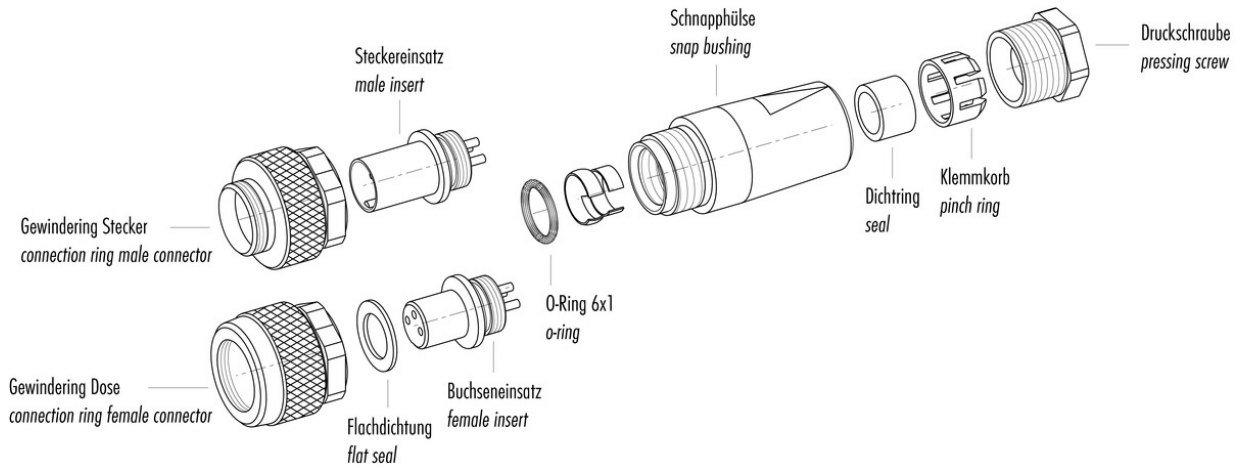

Product Area	Male cable connector 360° EMI protected, shieldable M9 connectors IP 67 serie 712	Pole Article number	2 99 0401 10 02

Item description