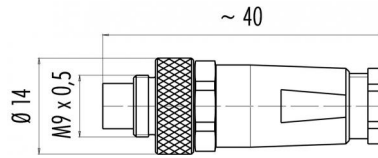

Product Area	Male cable connector 360° EMI protected, shieldable M9 connectors IP 67	serie 712	Pole	2
			Article number	99 0401 10 02

illustration

scale drawing

Contact Arrangement

	X	Y
1	1,55	0,00
2	-1,09	-1,09

You can find the item description and assembly instruction on the next page.

Technical data

Common values

Connector Design	Male cable connector
Connector locking system	Screw
Termination	solder
Wire gauge (mm)	0,25 mm ²
Wire gauge (AWG)	24
Cable outlet	3,5 - 5 mm
Upper temperature	+85 °C
Lower temperature	-40 °C