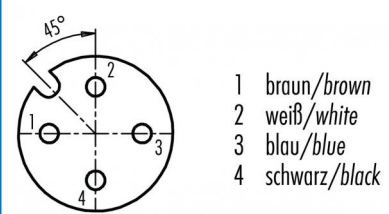

Product Area Female angled connector moulded, shielded  
M12 connectors A-Coding

serie 763

Pole 4  
Article number 79 3534 37 04

illustration

scale drawing

Contact Arrangement

Technical data

Common values

|                          |                               |
|--------------------------|-------------------------------|
| Connector Design         | Female angled cable connector |
| Connector locking system | Screw                         |
| Termination              | crimp, overmoulded on cable   |
| Wire gauge (mm)          | 0,34 mm <sup>2</sup>          |
| Wire gauge (AWG)         | 22                            |
| Upper temperature        | +85 °C                        |
| Lower temperature        | -25 °C                        |