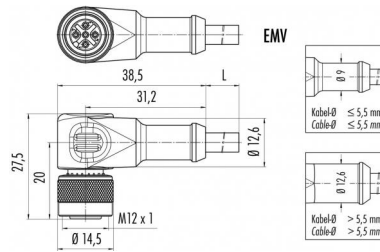

Product Area Female angled connector moulded, shielded  
M12 connectors A-Coding

serie 763

Pole 4  
Article number 79 3534 37 04

illustration

scale drawing

Contact Arrangement

Technical data

Common values

|                          |                               |
|--------------------------|-------------------------------|
| Connector Design         | Female angled cable connector |
| Connector locking system | Screw                         |
| Termination              | crimp, overmoulded on cable   |
| Wire gauge (mm)          | 0,34 mm <sup>2</sup>          |
| Wire gauge (AWG)         | 22                            |
| Upper temperature        | +85 °C                        |
| Lower temperature        | -25 °C                        |

Cable data

|  |          |
|--|----------|
| material housing                       | PUR      |
| insulation single lead                 | PVC      |
| single lead structure                  | 7 x 0,25 |
| cable sheath Ø                         | 5        |
| conductor resistance                   | 53Ω/Km   |
| temperature range cable movable c from | -5       |
| temperature range cable movable c to   | 70       |
| temperature range cable fixed c from   | -25      |
| temperature range cable fixed c to     | 70       |
| bending radius cable fixed             | 25 mm    |
| bending radius cable movable           | 50 mm    |

Contacts 4: Cable length 5 m, cable 4 x 0,34  
PUR, female angled connector moulded,  
shielded