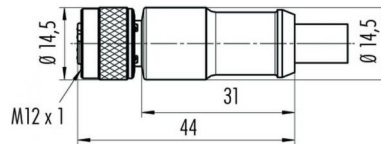

Product Area	Kabeldose, PROFIBUS M12 connectors B-Coding	serie 766	Pole	2
			Article number	77 4330 0000 60702 0500

illustration

scale drawing

Contact Arrangement

- 1 braun/brown
- 2 weiß/white
- 5 gelb/grün/yellow/green

Technical data

Common values

Connector Design	Female cable connector
Termination	crimp, overmoulded on cable
Wire gauge (mm)	0,25 mm ²
Wire gauge (AWG)	22
Max. Cable outlet	-
Upper temperature	+85 °C
Lower temperature	-25 °C

Material

Material of contact	CuSn (bronze)
Contact plating	Au (gold)
Material of contact body	PUR
Material of housing	PUR

Cable data

material housing	PUR
single lead structure	19 × 0,127 mm
cable sheath Ø	7.8

Kabellänge: 5 m, Polzahl: 2, Kabeldose PROFIBUS