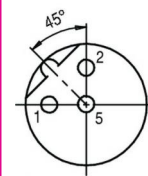

Contact Arrangement

- 1 braun/brown
- 2 weiß/white
- 5 gelb/grün/yellow/green

Technical data

Common values

Connector Design	Female cable connector
Termination	crimp, overmoulded on cable
Wire gauge (mm)	0,25 mm²
Wire gauge (AWG)	22
Max. Cable outlet	-
Upper temperature	+85 °C
Lower temperature	-25 °C

Electrical values

Rated voltage	250 V
Rated impulse voltage	2500 V
Pollution degree	3
Overvoltage category	II
Material group	II
Rated current (40°C)	4 A
Volume resistivity	≤ 3 mΩ
Degree of protection	IP 67
Mechanical operation	>500 mating cycles

Material

Material of contact	CuSn (bronze)
Contact plating	Au (gold)
Material of contact body	PUR
Material of housing	PUR

Cable data

material housing	PUR
single lead structure	19 × 0,127 mm
cable sheath Ø	7.8

Kabellänge: 2 m, Polzahl: 2, Kabeldose PROFIBUS