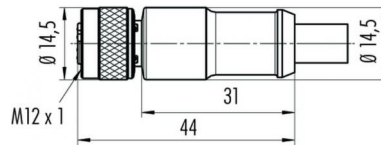

scale drawing